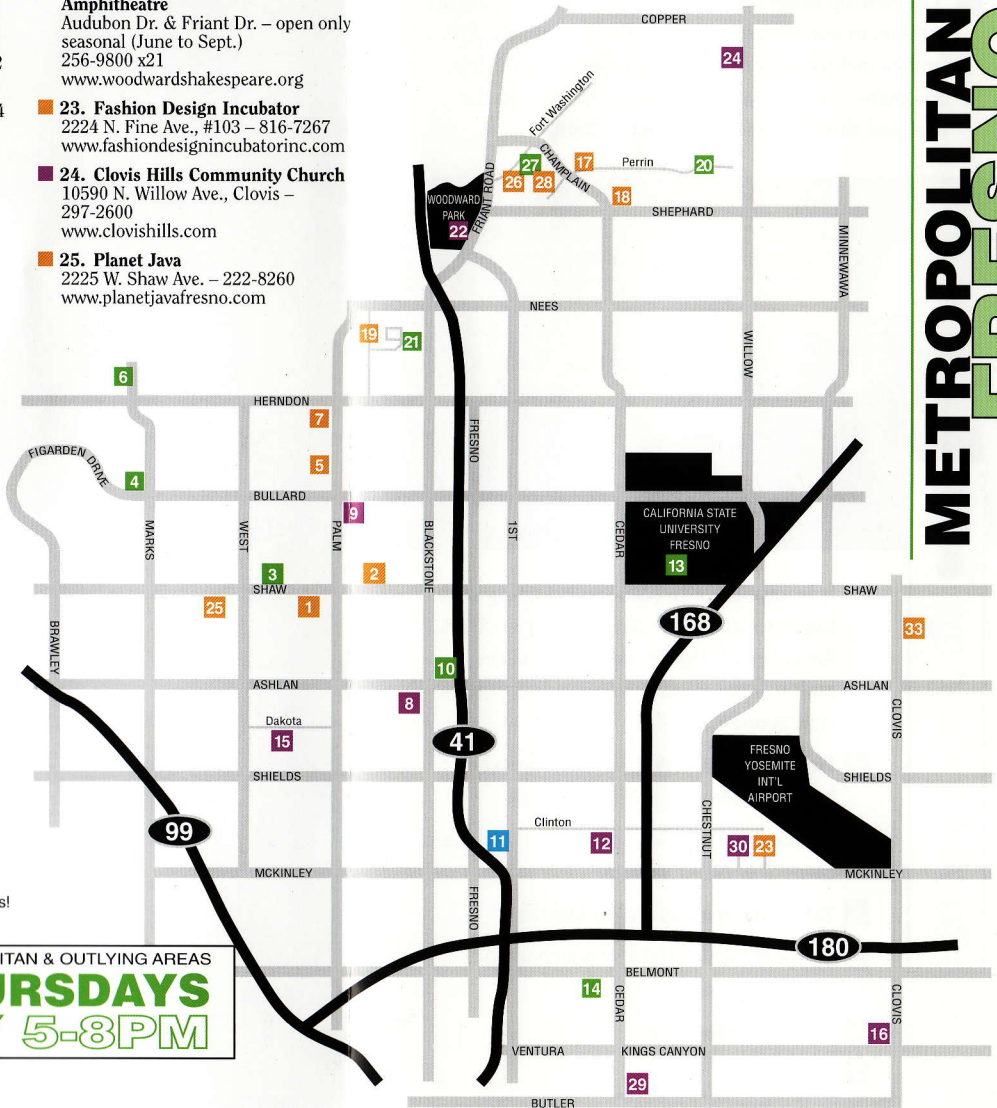

- **1. The Center Bridging Body, Mind & Spirit**  
1233 W. Shaw Ave., #105 – 577-2256  
www.thecenterfresno.com
- **2. Whole Foods Market, Fig Garden Village**  
650 W. Shaw Ave. – 241-0300  
www.wholefoodsmarket.com
- **3. Gallery II**  
1490 W. Shaw Ave., #G – 222-4443
- **4. The Door Art Gallery**  
3073 W. Bullard Ave. – 261-1610  
www.doorartgallery.com
- **5. Vanity Boutique**  
7845 N. Palm Ave., #107 – 261-9940
- **6. Sycamore Framing & Art Gallery**  
7089 N. Marks Ave., #106 – 431-3399
- **7. North Palm Center**  
6741 N. Palm Ave. – 432-9296
- **8. Citibank**  
4191 N. Blackstone Ave. – 248-3542
- **9. Aegean Advanced Aesthetics**  
5740 N. Palm Ave., #109 – 431-8124  
www.aaskin.com
- **10. Margaret Hudson's Earth Arts Studio & Gallery**  
1936 E. Swift Ave. – 222-2200  
www.margarethudson.com
- **11. Fresno Art Museum**  
2233 N. First St. – 441-2221  
www.fresnoartmuseum.org
- **12. Cedar-Clinton Branch Library**  
4150 E. Clinton Ave. – 442-1770  
www.fresnolibrary.org
- **13. Conley Gallery, CSUF**  
5225 N. Backer Ave. – 278-2121
- **14. Palomino's Studio/Gallery**  
3907 E. Grant Ave., #B – 266-6410  
www.ernestopalomino.com
- **15. Gillis Library**  
629 W. Dakota Ave. – 225-0141  
www.fresnolibrary.org
- **16. Sunnyside Branch Library**  
5566 E. Kings Canyon Rd.  
255-6594  
www.fresnolibrary.org

## THIRD SUNDAY AFTERNOON

- **33. Sierra Vista Mall**  
1050 Shaw Ave., Clovis – 299-0660  
www.sierravistamall.com

METROPOLITAN  
FRESNO

METROPOLITAN & OUTLYING AREAS  
**THIRD THURSDAYS**  
MONTHLY 5-8PM